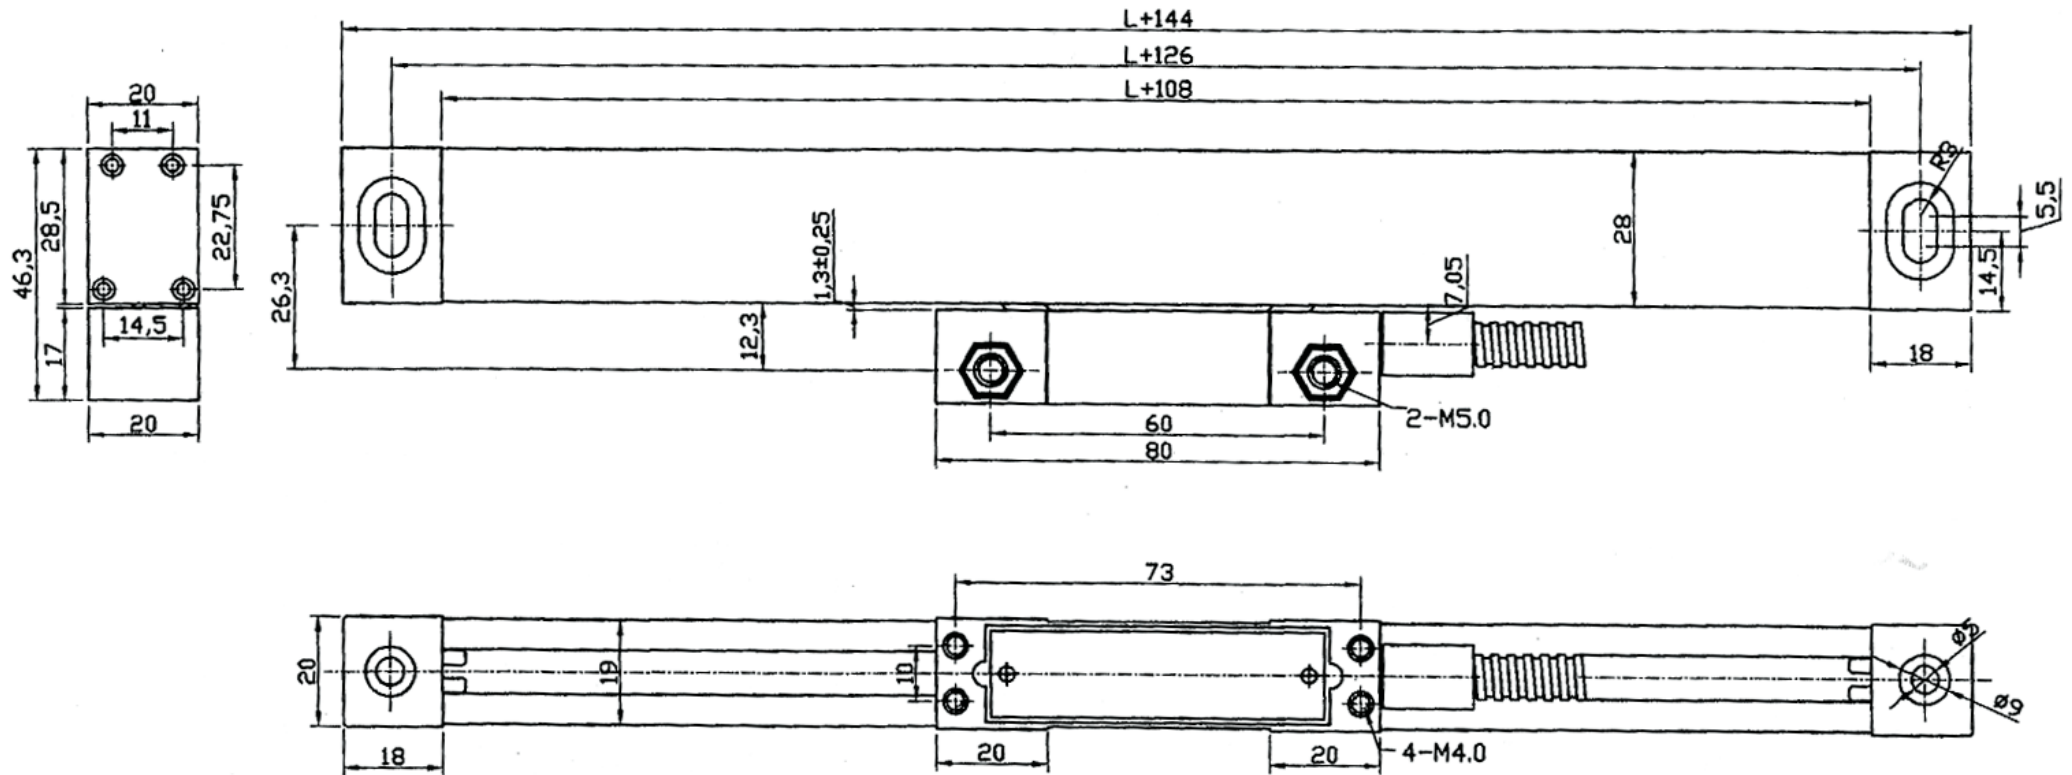

Compact Scales

Easson GS30 Series Linear Scale 50mm to 500mm Measurement Travel

Glass Grating Linear Transducer Installation Dimensions